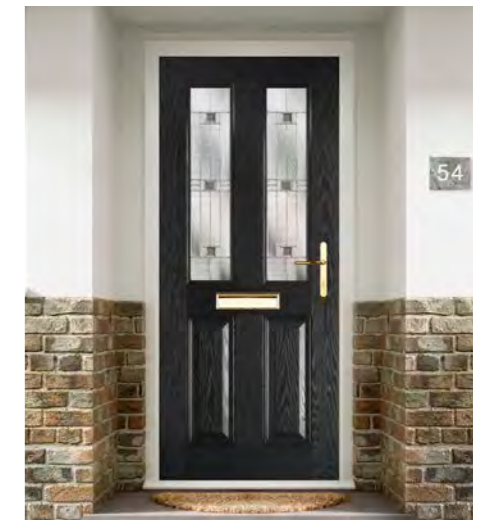

4 Panel 6 Panel Flush Cottage Esteem

Classical Classical Half Glazed Eclat Eclat Arch Elegance Arch

Elegance Craftsman RE05 REC05 REC25R
Left and centre available

ESC07R Left and Cottage style available
ESC09C Left, right and Cottage style available
ESC12C Left, right and Cottage style available
ESC19 Cottage style available
ESC22 Cottage style available