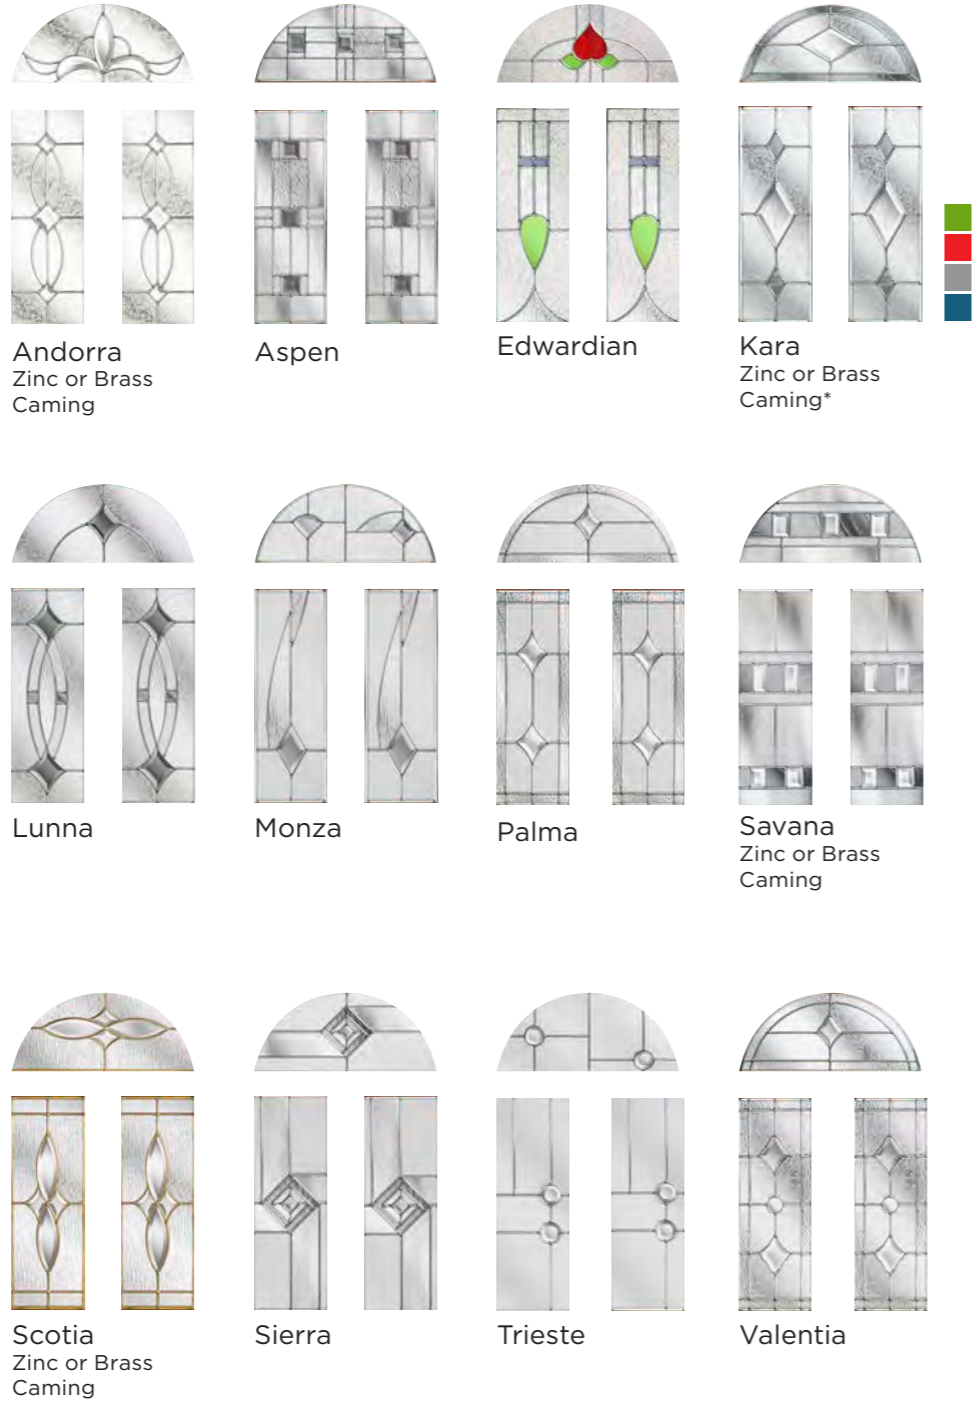

Sierra

Trieste

Valentia

most popular style

nxt-gen Eclat

Main image: Porcelain Blue with Palma glass.

New 2022 colour

nxt-gen Eclat Arch