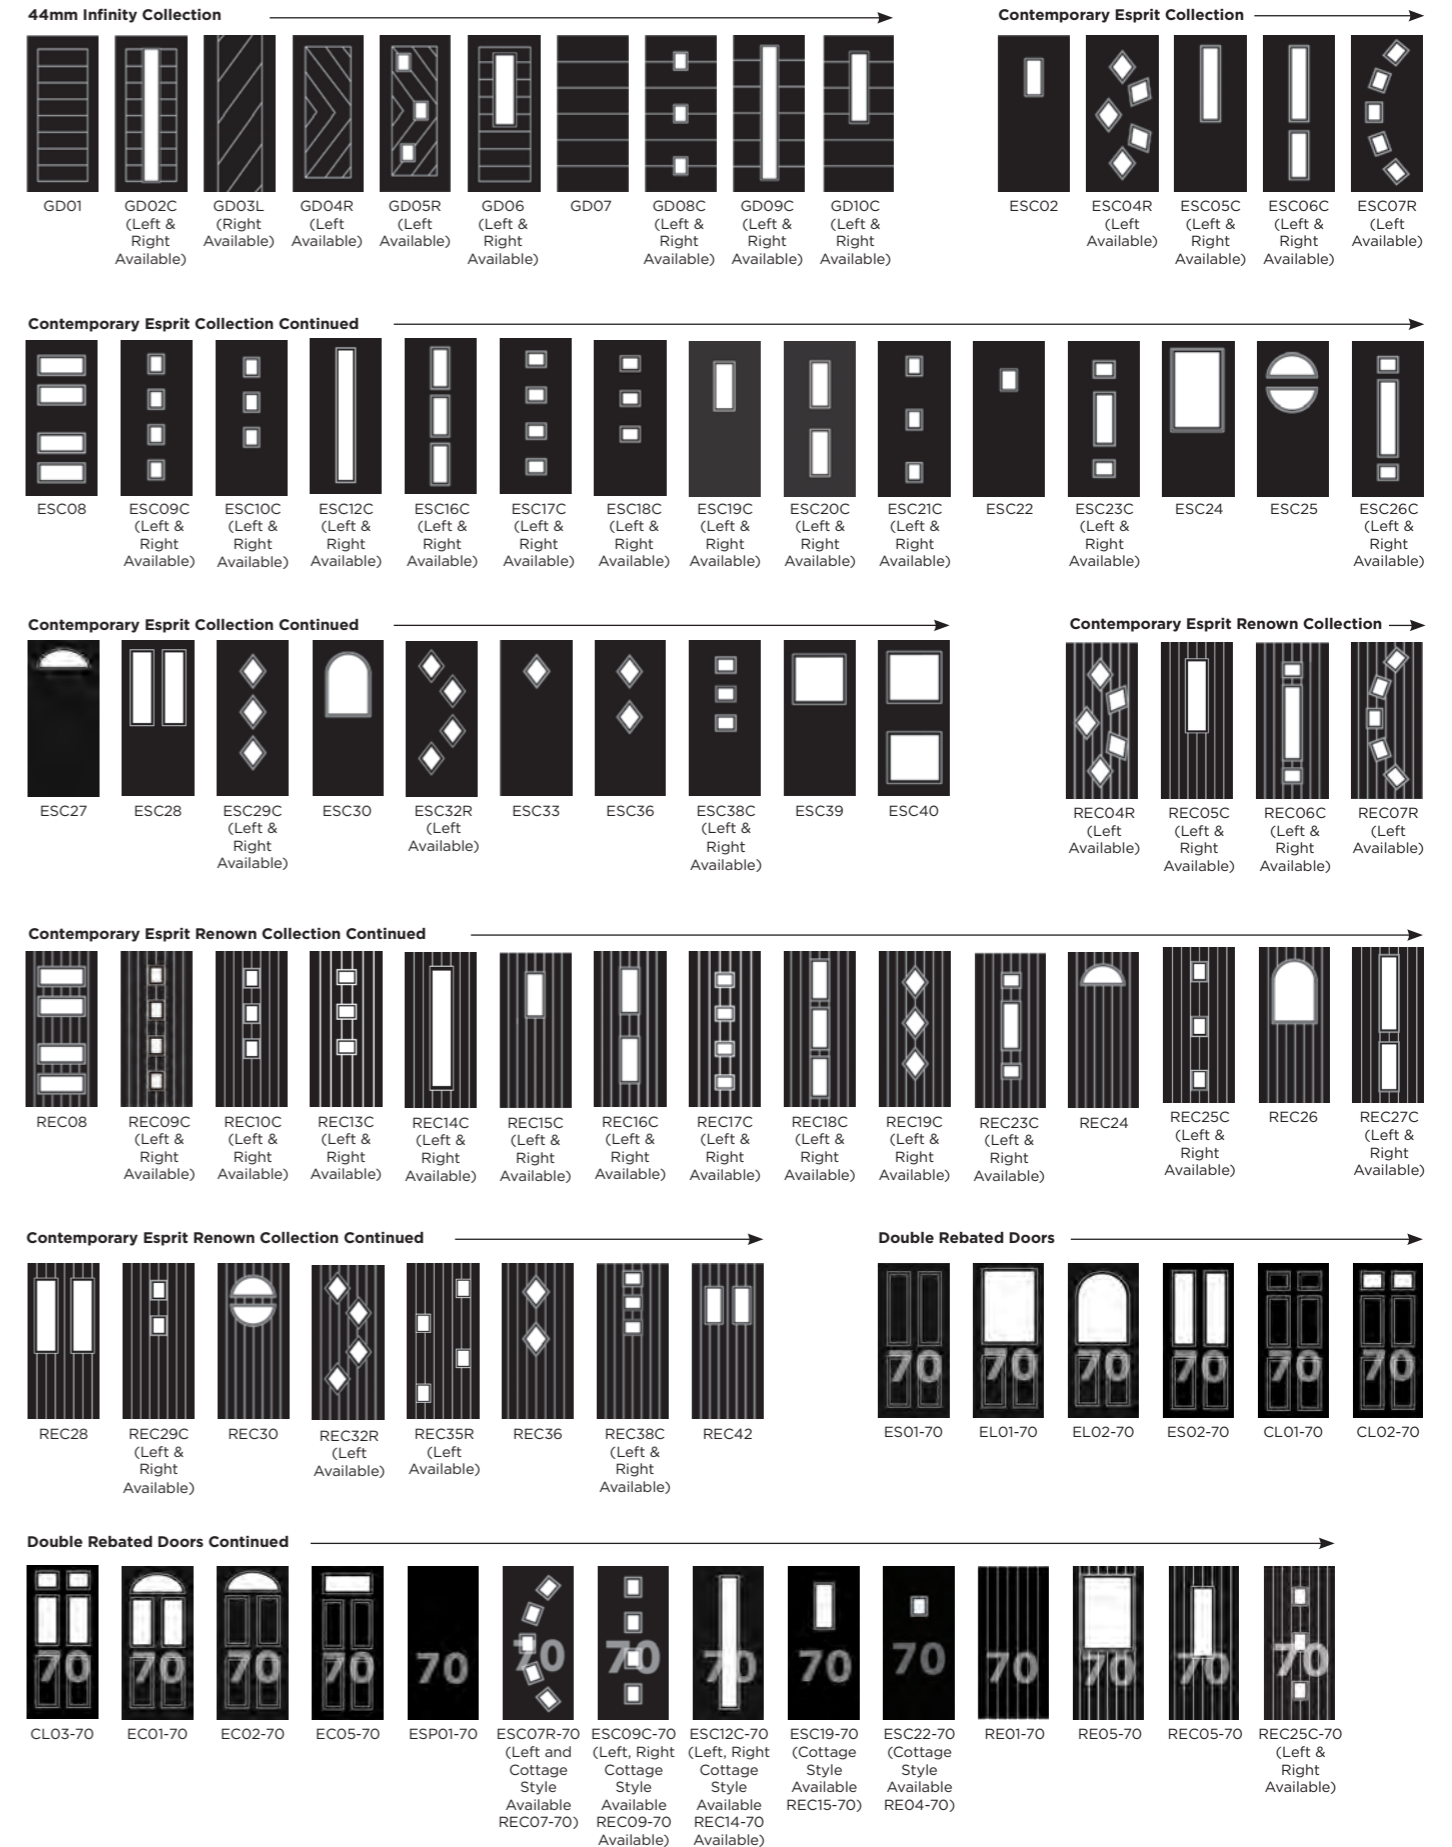

Full Door Range