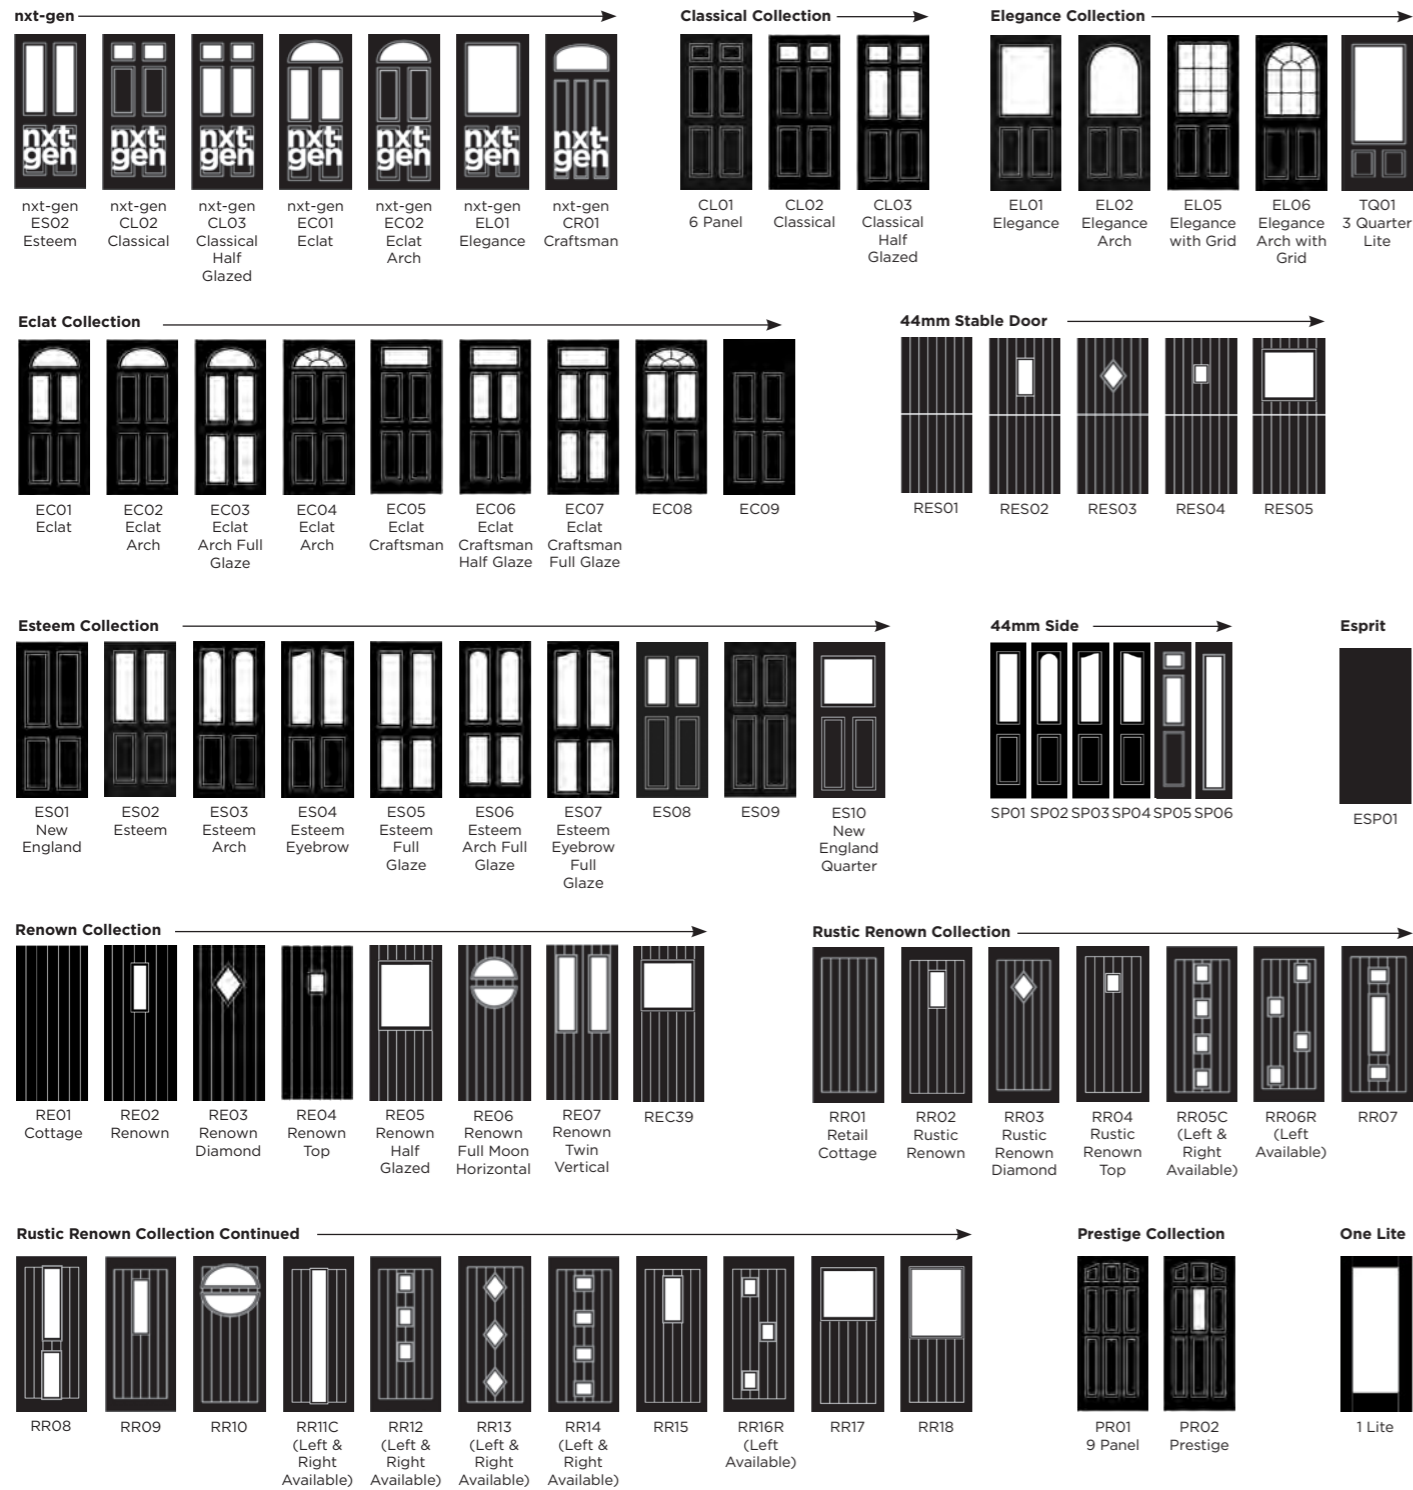

Canvas

Radiant

Andorra
Zinc or Brass
Caming

Aspen

Lunna

Palma

Full Door Range

Colour Guide