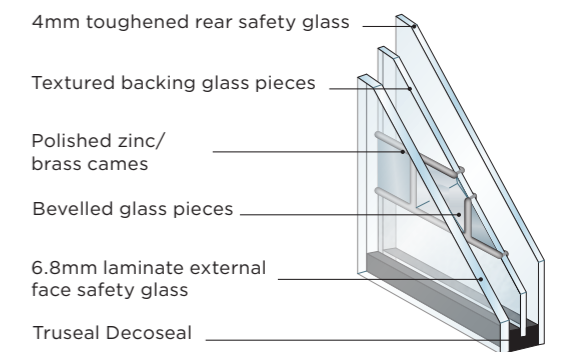

Glass

Features and benefits:

- Decorative triple glazing
- The decorative centre pane is sealed within the unit therefore, it is protected from dust and weathering
- Easy to clean
- 6.8mm glass laminated as standard
- 50mm units available for 70mm doors
- Glass patterns may vary
- Slight bubbles, lines and surface imperfections are all characteristics of glass. They are not to be considered as defects as they add character to decorative glass.